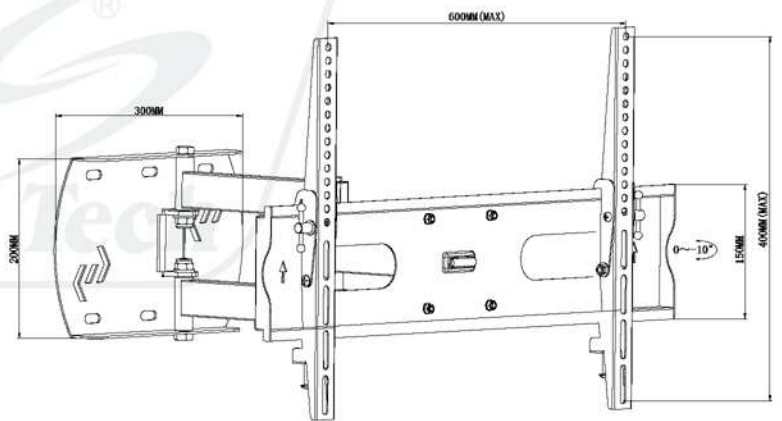

SH 65P

Swivel Led/Curved Wall Mount
Fits most 30"~55"

New Design,
New Experience

Weight Capacity

40 Kgs

Screen Size

30"-55"

Swivel Range

±90°

VESA Compatible

600x400

Profile to Wall

80 - 490mm

Tilt Range

+0° ~ -10°

Curved Monitor